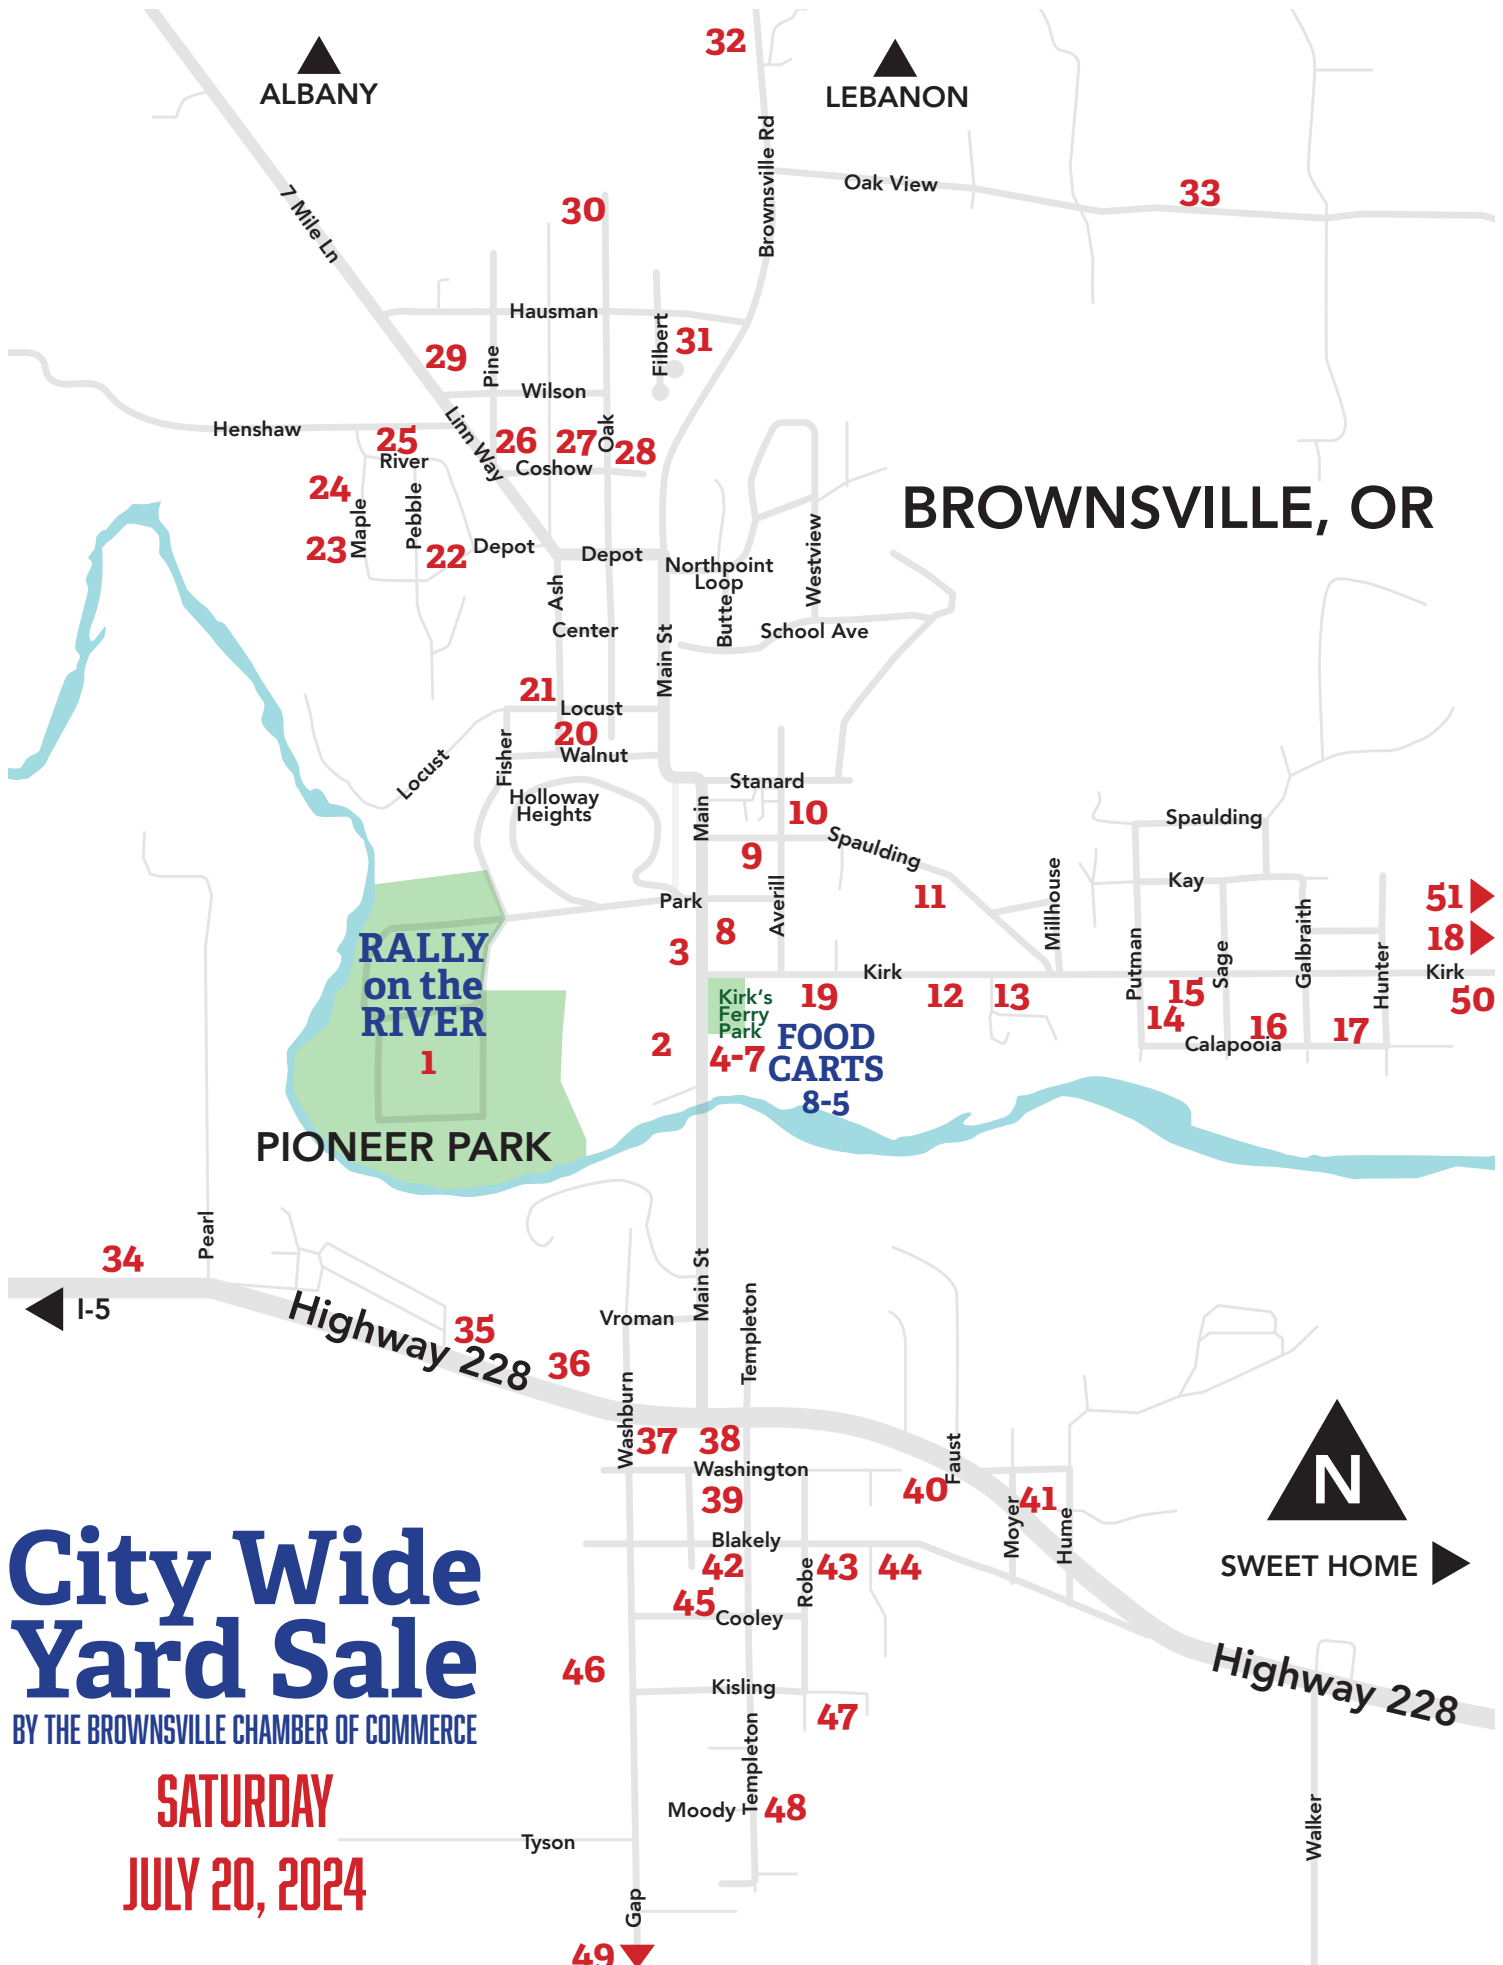

ALBANY

LEBANON

BROWNSVILLE, OR

City Wide Yard Sale

BY THE BROWNSVILLE CHAMBER OF COMMERCE

SATURDAY
JULY 20, 2024

1	Pioneer Park	Rally on the River 140+ vintage trailers open for viewing Sat 11-2 some with sales antiques, camping
2	155 N Main	Moving Sale - everything must go - located behind the Moyer House
3	255 N Main	Art Center art supplies, artwork, art books, frames, old and new art, trailer themed art
4	Kirk's Ferry Park	Food Carts 8-5
5		Vintage jewelry, vintage spice racks, sleeping bags, new/used household goods, Xmas, women's clothes
6		Swords, daggers, knives, Pyrex, teacups, collectibles, vintage kitchenware
7		Jewelry, plus size clothes, new boxed greeting cards, books, stitched blankets, kids bikes, scooters
8	250 N Main	Not 2 Shabee + 3 families Vintage collectibles, fabric, knick-knacks, kids and women's clothings, toys
9	136 Spaulding	Permanent make-up & teeth whitening discounts, clothing, coffee cart, home & office misc.
10	414 Averill	Collectibles, linens, garden, furniture, Kubota riding mower
11	350 Spaulding	Hand-painted signs, golf pull cart, men's clothes, Stainless fire pit, ramps, bird houses, chop saw stand
12	352 Kirk	Canoe, maple flat file, cottage hardware, exotics, 5 gal. crock, cold water
13	382 Kirk	Home decor, adult plus size and baby clothes, knick-knacks, shoes, rabbit hutch, kitchen items
14	134 Putman	CLHS Soccer Girls Fundraiser Lawnmower, kegerator, clothes, furniture, lamps, Pendleton horses, etc.
15	518 Kirk	Vintage Sale 1975 Reddale Trailer, doors, windows, yard art, housewares, trailer stuff, clothing, furniture
16	605 Calapooia	Clothing, household stuff, puzzles, vintage items
17	711 Calapooia	Child's bench, crib, furniture, tools, clothes, yard tools, drink dispenser, books, jewelry, bikes, pasta and ice cream machine
18	35700 Kirk	Books, toys, games, kitchen, bench-top drill press, home improvement, women's & kids clothing
19	194 Kirk	Vintage vanity set, log bed frame, dressers, clothes, shoes, wedding dress & assorted wedding, and more
20	Corner of Walnut & Ash	Inside and outside old Barn - Vintage and old stuff
21	500 Locust Ave	Bedding, blankets, antique bed, child's desk, fishing gear, dollhouse, toys, home decor, kitchenware
22	408 Depot	Cold drinks, fresh fruit, homemade bakery items
23	873 Maple	Potterybarn chaise love seat, black dresser, big & little dog crates & supplies, leather purses
24	858 Maple	Historic meters, tools, hardware
25	824 River	Antiques, collectibles, LL Bean sofa, 2 Lazy Boy recliners, antique twin headboard/frame, ZipDee chair
26	900 Pine	Household items, small furniture, clothing
27	900 Ash	Knotty Pine bed frame w/mattress, crab pots, garden, furniture, grill, fire pit, Subaru Forrester, Yakima rack
28	1135 Oak	Baby and women's clothes, baby stuff, toys, crafts, tools, truck parts, wedding decor, and more
29	1100 Linn Way, Unit A	Dressers, vacuum cleaners, electronics, mirrors, clothes, shoes, swim pools, jackets, tools, paint sprayer
30	912 Oak	Bicycles, LP records, Christmas decor w/HO trains and Village Square, kites, sleeping bag, etc.
31	144 Hausman	Basketball standard, household goods, tools, guitar, bass, amp, candles, jewelry making supplies
32	27978 Brownsville Rd	Tools, furniture, clothing, freezer, china, luggage, baking utensils, plastic containers, plants, piano music
33	35440 Oak View	Freezer, lawnmower, keyboard, guitar, jewelry, kitchenware, hanging items, food saver, 501 Levis tagged
34	898 W Bishop	Large multifamily sale. Bar-height dining chairs, clothing, BYU textbooks, decor, misc.
35	408 W Bishop	Antique & vintage furniture, household items, tools, clothing, home decor
36	304 W Bishop	Household items, jigsaw puzzles (500 pc) women's M, L and mens XL, XXL clothing, books, and more
37	Corner of Hwy 228 & Washburn	Brownsville Assembly of God - Eclectic amount of treasures, reloading equipment, tools, household items, fabric, antiques, collectibles
38	102 Bishop Kirt Glenn	Baked goods, snow cones, shirts, decals - all profits go to Ryder Bishop family (diagnosed with leukemia)
39	402 Templeton	Veteran's Community Center - new water heater, furniture, clothing, table/chairs, electric stove, and more
40	362 E Washington	Upright freezer, tools, vintage dishes, bookcases, treadle sewing machine, sewing supplies, and more
41	403 Moyer	Furniture, clothing, vintage, sports, fishing boat, kayak
42	108 E Blakely	New Princess House products reduced, Kamado Joe grill/smoker, Maytag elec. dryer, PCA uniforms, more
43	304 E Blakely	Household items, horse tack, misc. - Donations being made to Central Linn Equestrian Team
44	336 E Blakely	Household items, furniture, planter boxes
45	105 Cooley	Yarn, purses, clothes dryer, books, TV stand, bed frame, women's clothing, bed sheets, CDs, sun hats
46	620 Washburn	Living room set, A/C, organizing items, antiques, video games, car seats, bench top band saw, toys, DVDs
47	306 E Kisling	Fundraiser for CLCF - furniture, household, variety, black Walnut slabs, woodwork, metal work BAKE SALE
48	765 Templeton	BOB double jogging stroller, toys, tools, fishing stuff, bikes, bike rack, garden stuff, and more
49	26985 Gap	Glassware, Christmas decor, clothing, etc
50	836 Kirk	Flashpoint Pottery and artwork, plant sale, misc. household and RV
51	36066 Northern	Glassware, tools, seats