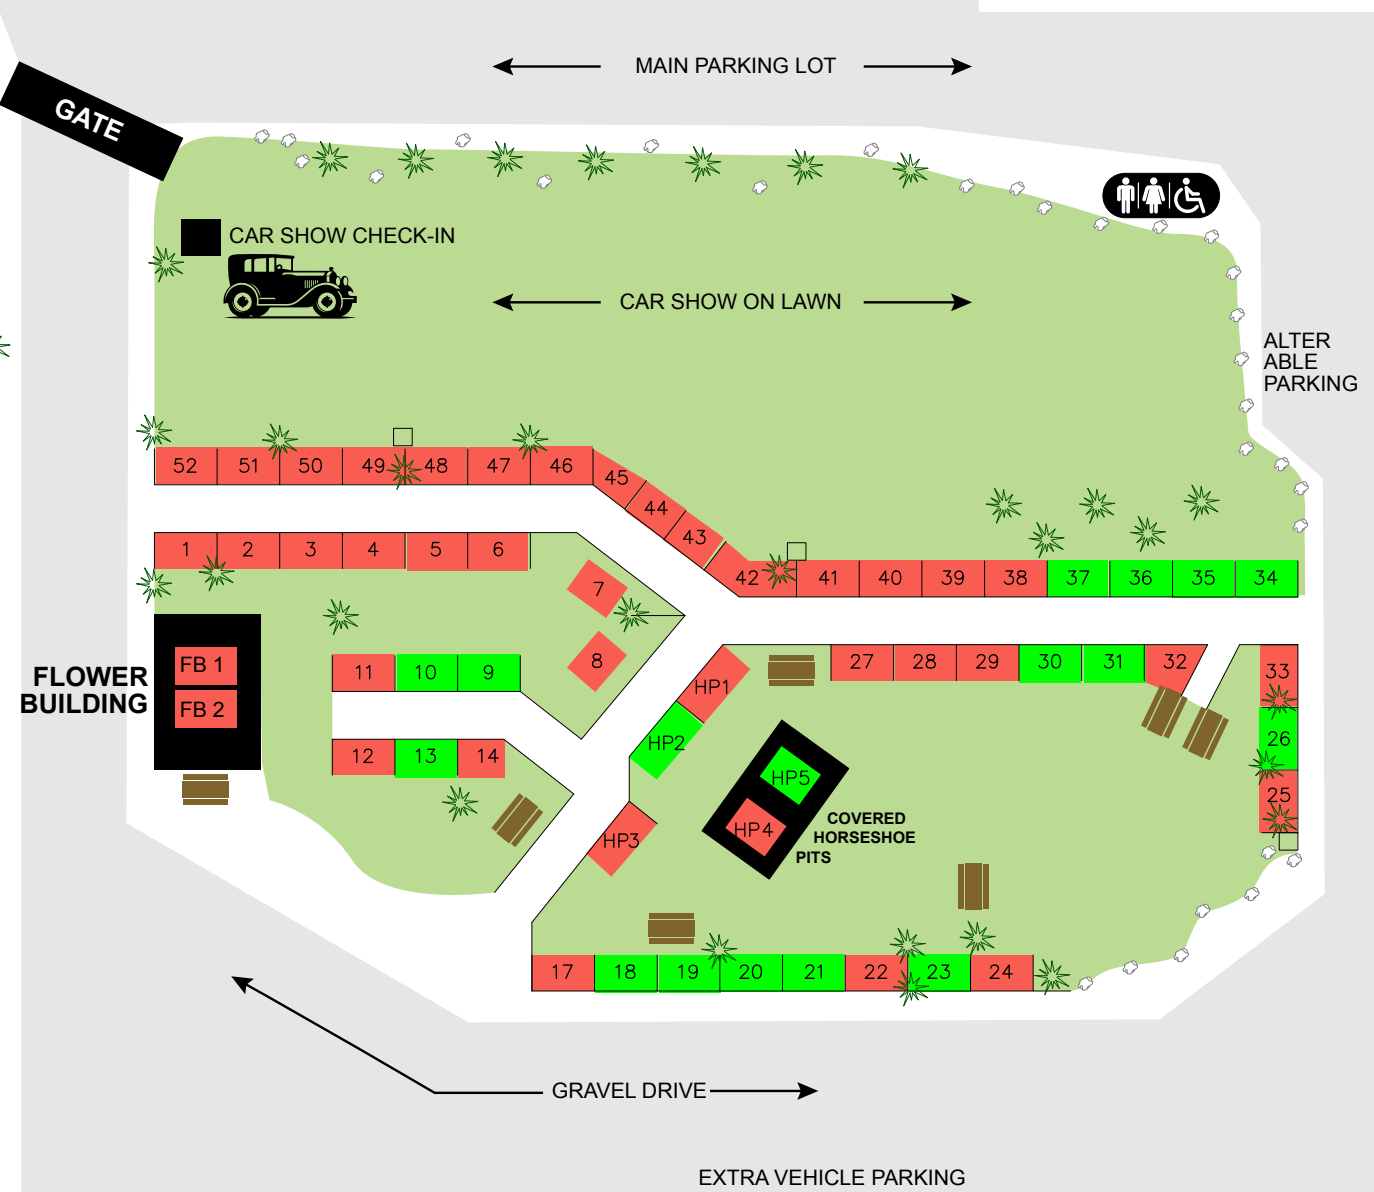

→ PARKING B

PLAYGROUND

**LEGEND**

- AVAILABLE BOOTH
- RESERVED BOOTH
- RESTROOMS
- TREE
- BOULDER
- PICNIC TABLE